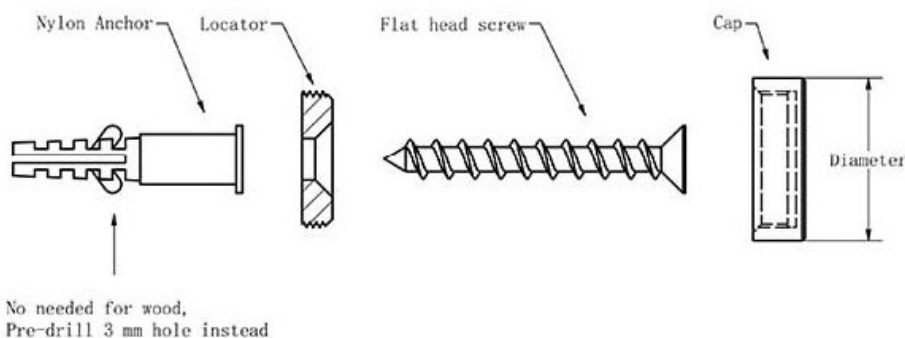

PRODUCT SHEET

Description:

Aluminium Mirror Cap ø15mm, Black, W/Locator, Screw & Wall Plug

Item number:

22.05.138-0

Units	Box	Carton	HS Code	Barcode
Pcs.	4	100	8302420099	
				5704866513593

Diameter	Cap Thickness	Locator Size	Bottom Hole Size
15mm	6mm	D12*L3.5mm	5mm